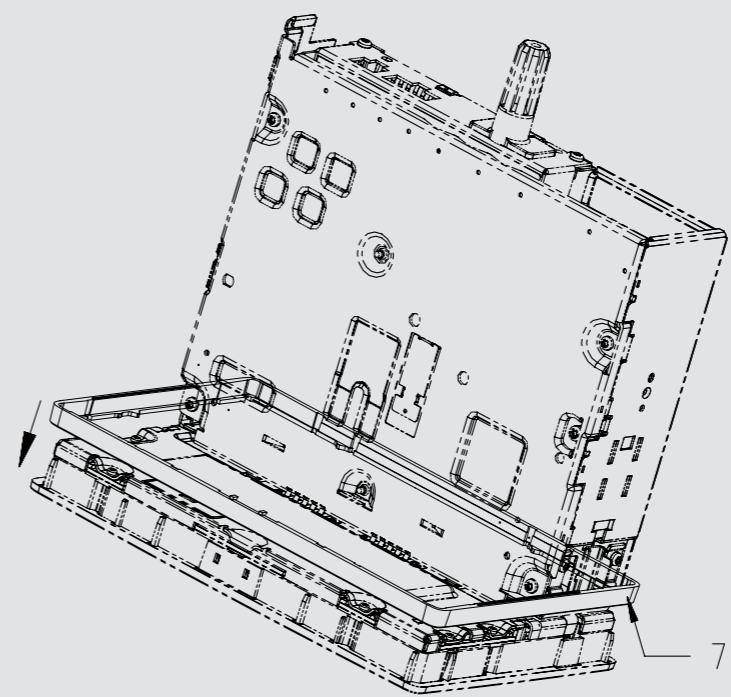

TECHNICAL DATA	
Dimensions (W x H x D)	188.8 x 120.8 x 7.2 mm
Weight	Approx. 12 g
Certification	MVSS302

7 620 270 015 Distance Bar