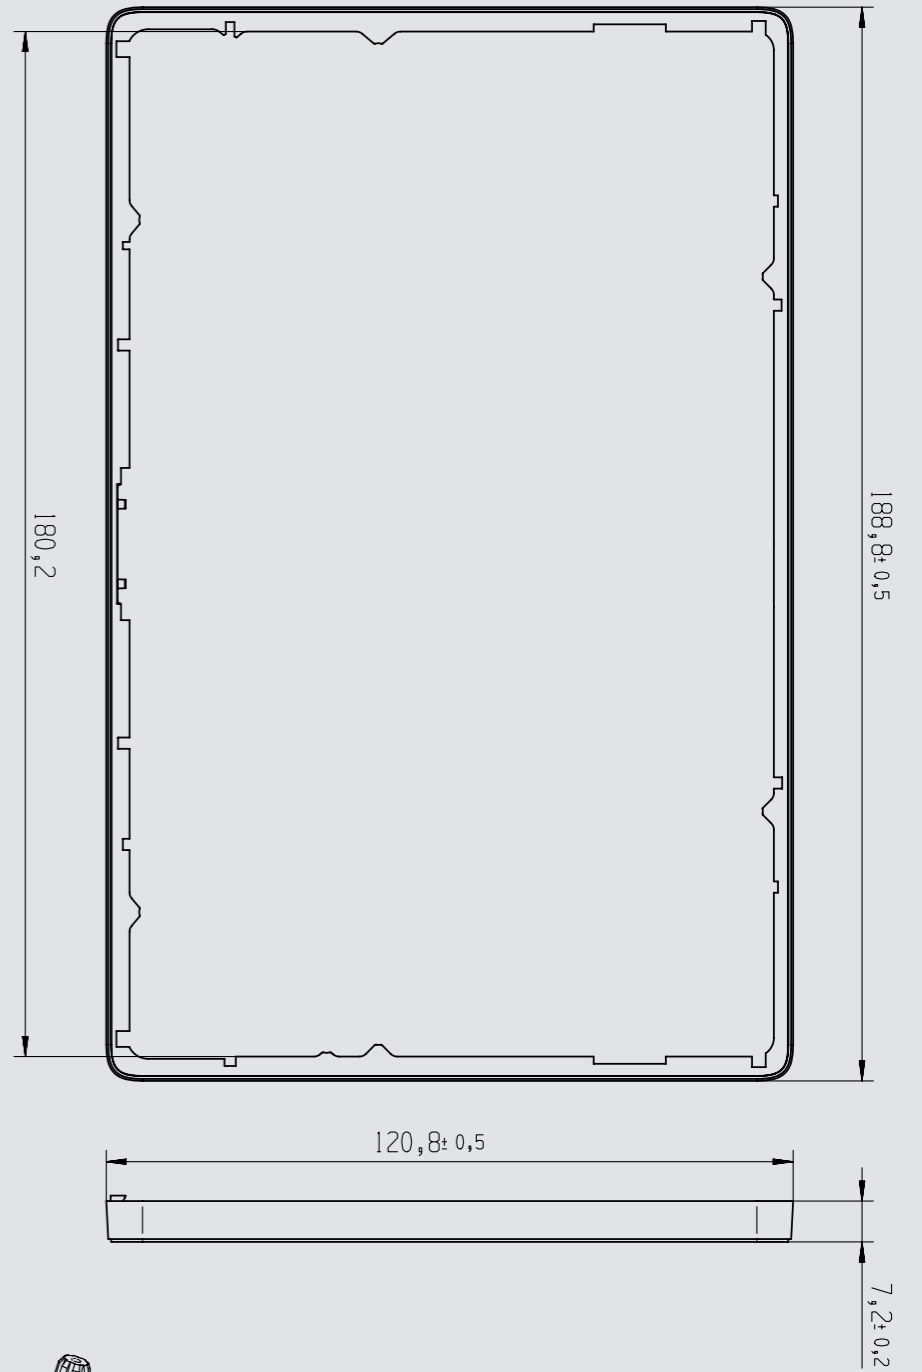

TECHNICAL DATA	
Dimensions (W x H x D)	188.8 x 120.8 x 7.2 mm
Weight	Approx. 12 g
Certification	MVSS302

7 620 270 015 Distance Bar